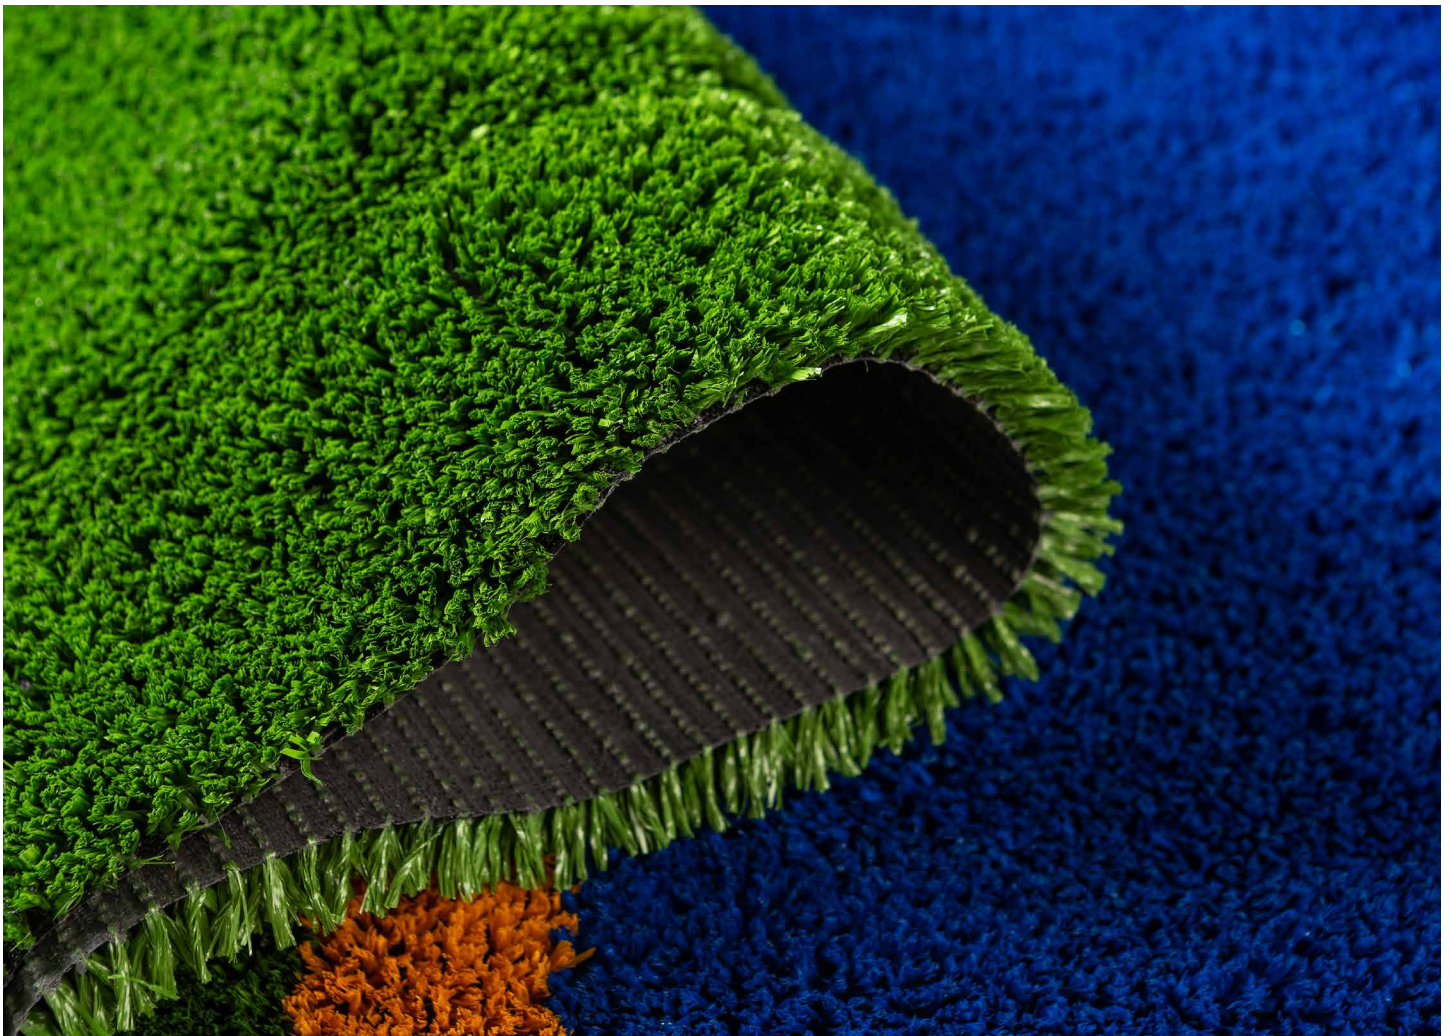

Tournament 1000

TigerTurf Tournament 1000 is a medium-pile, sand filled tennis surface. TigerTurf Tournament 1000 is a durable, low maintenance tennis surface and has been one of our most popular tennis surfaces, particularly in schools, for over 30 years.

It is a medium pile, sand filled, fibrillated surface; hard wearing, long lasting and designed for clubs and multi-sport use in schools that have high usage on their courts.

// **Ideal for clubs and schools**

// **Tested to ITF medium / fast standards**

// **Range of colours**

// **7 year warranty**